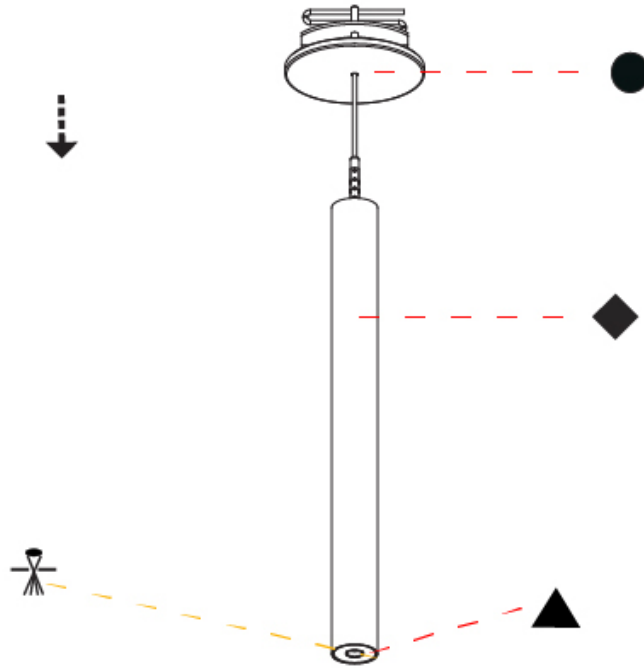

#### PHYSICAL

Shape: Cylinder  
 Diameter (mm): 28  
 Diameter (in): 1 1/8  
 Height (mm): 150  
 Height (in): 5 7/8  
 Max. Overall Height (mm): 2150  
 Max. Overall Height (in): 84 3/8  
 Light Distribution: Downlight  
 Weight (kg): 0.422  
 Weight (lbs): 0.93  
 Fixture Finish: [SSR / BKV / CWI / CRY / HAB / UFT / ITA / RUA / FTG / MYG / LOD / PUS / FRO / FUP / KIA / POP / BLS / SPG / MEY / GOH / GUM / CHC / COM / ABZ / JAG / OBR / MOS / ROR](#)  
 Fixture Material: Aluminum  
 Cable Details: [2000mm or 4000mm Black Cable](#)

#### PHYSICAL

Shape: Cylinder  
 Diameter (mm): 28  
 Diameter (in): 1 1/8  
 Height (mm): 300  
 Height (in): 11 13/16  
 Max. Overall Height (mm): 2300  
 Max. Overall Height (in): 90 3/16  
 Min. Recessing Depth (mm): 75  
 Min. Recessing Depth (in): 2 15/16  
 Light Distribution: Downlight  
 Weight (kg): 0.389  
 Weight (lbs): 0.856  
 Fixture Finish: SSR / BKV / CWI / CRY / HAB / UFT / ITA / RUA / FTG / MYG / LOD / PUS / FRO / FUP / KIA / POP / BLS / SPG / MEY / GOH / GUM / CHC / COM / ABZ / JAG / OBR / MOS / ROR  
 Fixture Material: Aluminum  
 Cable Details: 2000mm or 4000mm Black Cable  
 Cut-out Measurements: 68mm / 2 11/16"

## HANGOVER PLUG MONOPOINT RECESSED CANOPY SUSPENSION

A30840-

PROJECT \_\_\_\_\_

TYPE \_\_\_\_\_

SPECIFIER \_\_\_\_\_

QUANTITY \_\_\_\_\_

DATE \_\_\_\_\_

A

#### PHYSICAL

Shape: Cylinder  
 Diameter (mm): 28  
 Diameter (in): 1 1/8  
 Height (mm): 300  
 Height (in): 11 13/16  
 Max. Overall Height (mm): 2300  
 Max. Overall Height (in): 90 3/16  
 Light Distribution: Downlight  
 Weight (kg): 0.75  
 Weight (lbs): 1.65  
 Fixture Finish: [SSR / BKV / CWI / CRY / HAB / UFT / ITA / RUA / FTG / MYG / LOD / PUS / FRO / FUP / KIA / POP / BLS / SPG / MEY / GOH / GUM / CHC / COM / ABZ / JAG / OBR / MOS / ROR](#)  
 Fixture Material: Aluminum  
 Cable Details: [2000mm or 4000mm Black Cable](#)